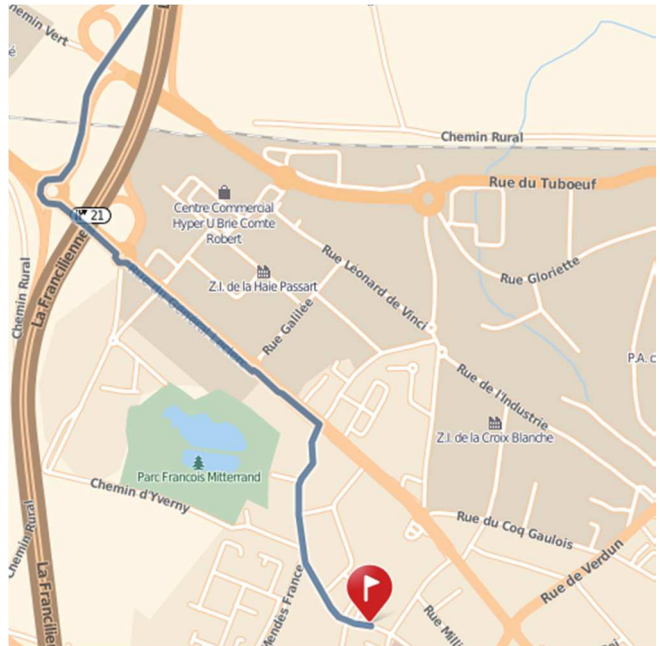

24 rue Petit de Beauverger – 77170 BRIE COMTE ROBERT - Tel: +33 (0)1 41 79 76 00 - Fax: +33 (0)1 41 79 76 01

**Access by car from PARIS**

1. Take the “Périphérique sud”, exit A4 highway, direction « METZ-NANCY » and continue for 17 km.
2. Turn right onto the A5 highway (La Francilienne) and

3. Take exit 21, national road N19 in direction of Brie Comte Robert.
4. Arrival at Brie Comte Robert. Follow the map below

continue for 15 Km.

**Access by public transportation from Paris**

**Gare de Lyon (Banlieue)**  
 direction Melun  
 8 arrêts : 34 min  
**Combs-la-Ville Quincy**

correspondance : 4 min environ

**GARE RER**  
 direction AMBROISE PARÉ  
 5 arrêts : 15 min  
**BEAU - MENDÈS FRANCE**

6 minutes

24 rue petit de beauverger  
 Brie-Comte-Robert

Bus line 7: get off at the stop Beau-Mendès France, then follow the map above.