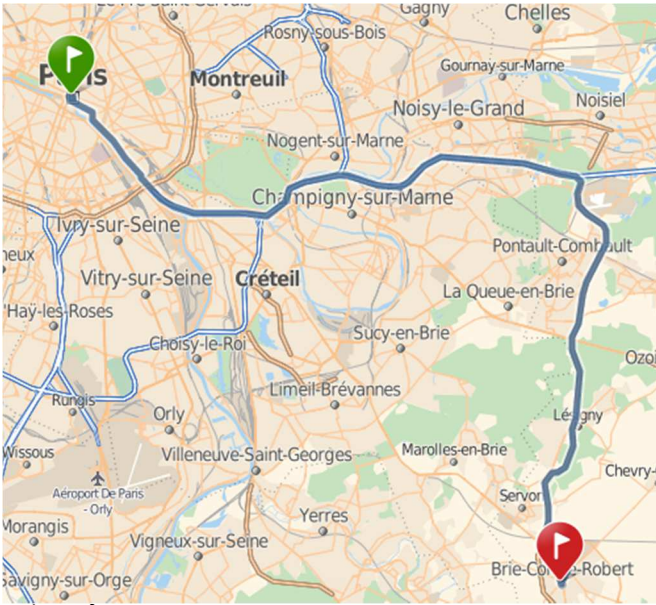

24 rue Petit de Beauverger – 77170 BRIE COMTE ROBERT - Tel: +33 (0)1 41 79 76 00 - Fax: +33 (0)1 41 79 76 01

**Access by car from PARIS**

1. Take the “Périphérique sud”, exit A4 highway, direction « METZ-NANCY » and continue for 17 km.
2. Turn right onto the A5 highway (La Francilienne) and

3. Take exit 21, national road N19 in direction of Brie Comte Robert.
4. Arrival at Brie Comte Robert. Follow the map below

continue for 15 Km.

**Access by public transportation from Paris**

**Gare de Lyon (Banlieue)**  
 direction Melun  
 8 arrêts : 34 min  
**Combs-la-Ville Quincy**

correspondance : 4 min environ

**GARE RER**  
 direction AMBROISE PARÉ  
 5 arrêts : 15 min  
**BEAU - MENDÈS FRANCE**

6 minutes

24 rue petit de beauverger  
 Brie-Comte-Robert

Bus line 7: get off at the stop Beau-Mendès France, then follow the map above.